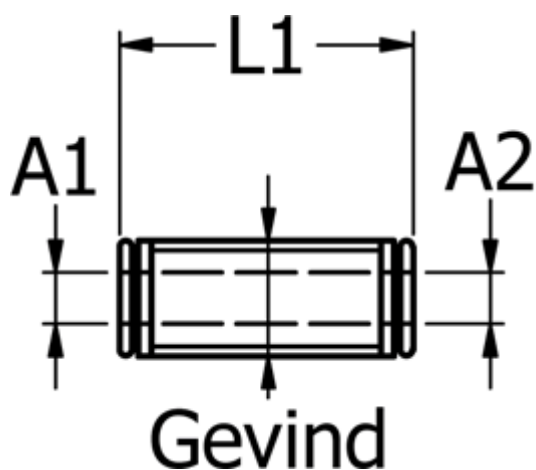

Article number: 586747004

Description: Metal fitting 747.004 - Ø4/Ø4
Push-in straight connector

Measures

Ext. hose diameter A1 = 4

Ext. hose diameter A2 = 4

L1 = 30.6

Thread = M11x1